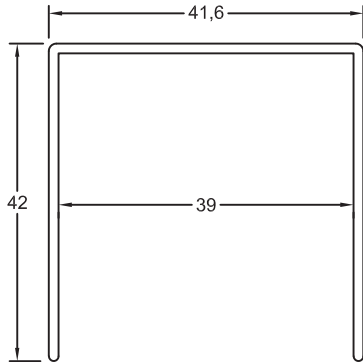

Section No.9250  
41mm Single Head Top Guide  
0.431kg/m, per 247

Section No.N924  
82mm Double Head Top Guide  
0.745kg/m, per 410

Section No.9251  
41mm Single Head Bottom Track  
0.217kg/m, per 136

Section No.Z447  
32mm Grip Stile  
0.282kg/m, per 165

Section No.Z439  
11mm Rail Frame  
0.285kg/m, per 160

Section No.DR140  
Adjustble Wardrobe Carriage  
Material: Zinc Seal  
Standard Roller: DR35  
Max Load: 25kg

Section No.5589  
Closet Rail  
0.525kg/m, per 260

## Components

- WH/D02/45 - White Infil Bufer Bumper
- DS 509 - Left/Right Hand Plastic Guides
- DR 140 - Door Roller
- H/D08/WSL 800 Series - Double Ends Caps Off White
- WR633506 - Wardrobe Bumper Off White