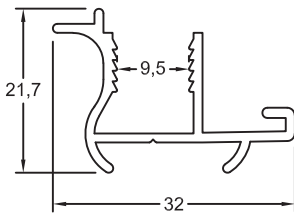

Section No.9250  
41mm Single Head Top Guide  
0.431kg/m, per 247

Section No.N924  
82mm Double Head Top Guide  
0.745kg/m, per 410

Section No.9251  
41mm Single Head Bottom Track  
0.217kg/m, per 136

Section No.Z447  
32mm Grip Stile  
0.282kg/m, per 165

Section No.Z439  
11mm Rail Frame  
0.285kg/m, per 160

Section No.DR140  
Adjustble Wardrobe Carriage  
Material: Zinc Seal  
Standard Roller: DR35  
Max Load: 25kg

Section No.5589  
Closet Rail  
0.525kg/m, per 260

## Components

- WH/D02/45 - White Infil Bufer Bumper
- DS 509 - Left/Right Hand Plastic Guides
- DR 140 - Door Roller
- H/D08/WSL 800 Series - Double Ends Caps Off White
- WR633506 - Wardrobe Bumper Off White