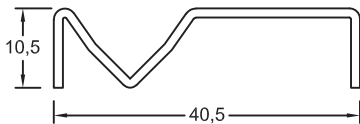

Section No.9250  
41mm Single Head Top Guide  
0.431kg/m, per 247

Section No.N924  
82mm Double Head Top Guide  
0.745kg/m, per 410

Section No.9251  
41mm Single Head Bottom Track  
0.217kg/m, per 136

Section No.Z447  
32mm Grip Stile  
0.282kg/m, per 165

Section No.Z439  
11mm Rail Frame  
0.285kg/m, per 160

Section No.DR140  
Adjustble Wardrobe Carriage  
Material: Zinc Seal  
Standard Roller: DR35  
Max Load: 25kg

Section No.5589  
Closet Rail  
0.525kg/m, per 260