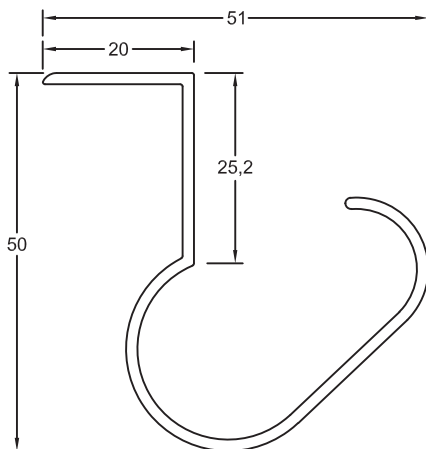

Section No.9250  
41mm Single Head Top Guide  
0.431kg/m, per 247

Section No.N924  
82mm Double Head Top Guide  
0.745kg/m, per 410

Section No.9251  
41mm Single Head Bottom Track  
0.217kg/m, per 136

Section No.Z447  
32mm Grip Stile  
0.282kg/m, per 165

Section No.Z439  
11mm Rail Frame  
0.285kg/m, per 160

Section No.DR140  
Adjustble Wardrobe Carriage  
Material: Zinc Seal  
Standard Roller: DR35  
Max Load: 25kg

Section No.5589  
Closet Rail  
0.525kg/m, per 260

## Components

- WH/D02/45 - White Infil Bufer Bumper
- DS 509 - Left/Right Hand Plastic Guides
- DR 140 - Door Roller
- H/D08/WSL 800 Series - Double Ends Caps Off White
- WR633506 - Wardrobe Bumper Off White