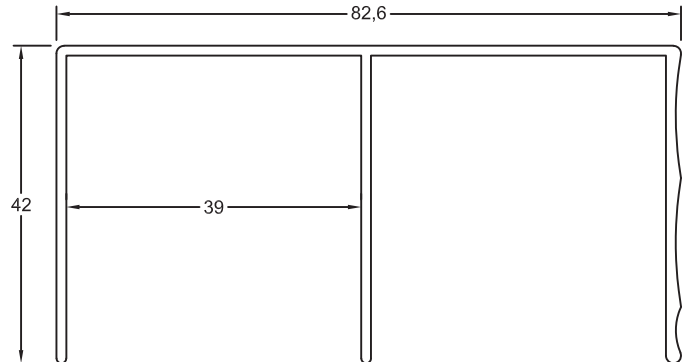

Section No.9250  
41mm Single Head Top Guide  
0.431kg/m, per 247

Section No.N924  
82mm Double Head Top Guide  
0.745kg/m, per 410

Section No.9251  
41mm Single Head Bottom Track  
0.217kg/m, per 136

Section No.Z447  
32mm Grip Stile  
0.282kg/m, per 165

Section No.Z439  
11mm Rail Frame  
0.285kg/m, per 160

Section No.DR140  
Adjustble Wardrobe Carriage  
Material: Zinc Seal  
Standard Roller: DR35  
Max Load: 25kg

Section No.5589  
Closet Rail  
0.525kg/m, per 260

## Components

- WH/D02/45 - White Infil Bufer Bumper
- DS 509 - Left/Right Hand Plastic Guides
- DR 140 - Door Roller
- H/D08/WSL 800 Series - Double Ends Caps Off White
- WR633506 - Wardrobe Bumper Off White