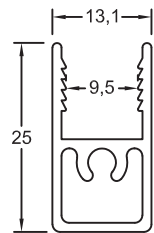

Section No.9250  
41mm Single Head Top Guide  
0.431kg/m, per 247

Section No.N924  
82mm Double Head Top Guide  
0.745kg/m, per 410

Section No.9251  
41mm Single Head Bottom Track  
0.217kg/m, per 136

Section No.Z447  
32mm Grip Stile  
0.282kg/m, per 165

Section No.Z439  
11mm Rail Frame  
0.285kg/m, per 160

Section No.DR140  
Adjustble Wardrobe Carriage  
Material: Zinc Seal  
Standard Roller: DR35  
Max Load: 25kg

Section No.5589  
Closet Rail  
0.525kg/m, per 260

## Components

- WH/D02/45 - White Infil Bufer Bumper
- DS 509 - Left/Right Hand Plastic Guides
- DR 140 - Door Roller
- H/D08/WSL 800 Series - Double Ends Caps Off White
- WR633506 - Wardrobe Bumper Off White