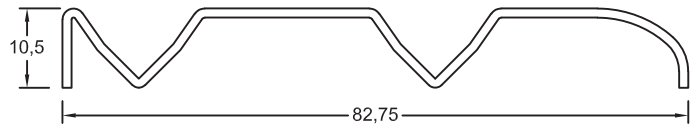

Section No.9250  
41mm Single Head Top Guide  
0.431kg/m, per 247

Section No.N924  
82mm Double Head Top Guide  
0.745kg/m, per 410

Section No.9251  
41mm Single Head Bottom Track  
0.217kg/m, per 136

Section No.Z447  
32mm Grip Stile  
0.282kg/m, per 165

Section No.Z439  
11mm Rail Frame  
0.285kg/m, per 160

Section No.DR140  
Adjustble Wardrobe Carriage  
Material: Zinc Seal  
Standard Roller: DR35  
Max Load: 25kg

Section No.5589  
Closet Rail  
0.525kg/m, per 260