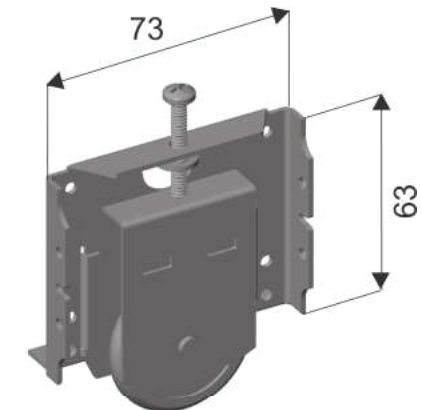

Section No.9250  
41mm Single Head Top Guide  
0.431kg/m, per 247

Section No.N924  
82mm Double Head Top Guide  
0.745kg/m, per 410

Section No.9251  
41mm Single Head Bottom Track  
0.217kg/m, per 136

Section No.Z447  
32mm Grip Stile  
0.282kg/m, per 165

Section No.Z439  
11mm Rail Frame  
0.285kg/m, per 160

Section No.DR140  
Adjustble Wardrobe Carriage  
Material: Zinc Seal  
Standard Roller: DR35  
Max Load: 25kg

Section No.5589  
Closet Rail  
0.525kg/m, per 260

## Components

- WH/D02/45 - White Infil Bufer Bumper
- DS 509 - Left/Right Hand Plastic Guides
- DR 140 - Door Roller
- H/D08/WSL 800 Series - Double Ends Caps Off White
- WR633506 - Wardrobe Bumper Off White