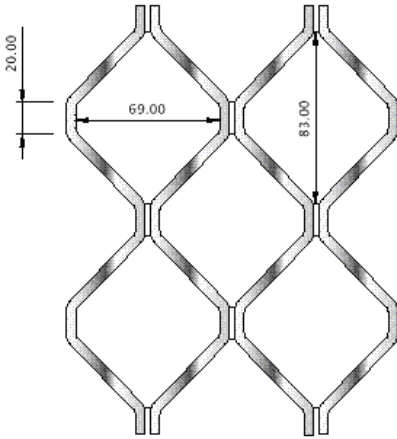

**007 Standard Grilles — 69 x 83 diamond**

Size	Finish
750 x 2000 mm	Mill finish Powdercoated
920 x 2000 mm	Mill finish Powdercoated
1250 x 2000 mm	Mill finish Powdercoated
750 x 4000 mm	Mill finish Powdercoated
920 x 4000 mm	Mill finish Powdercoated