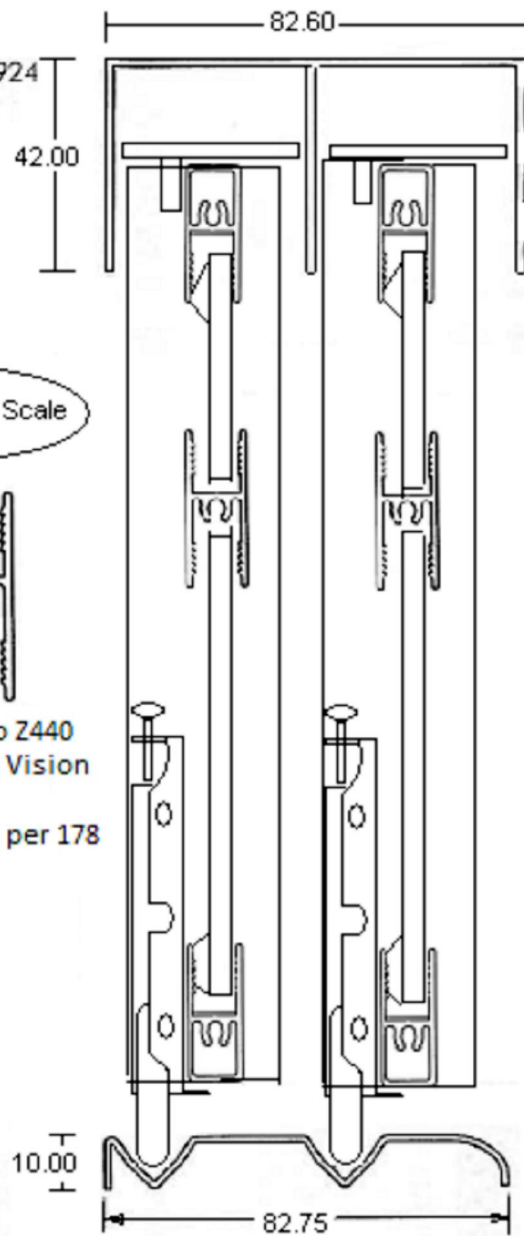

731 Great South Road,
Penrose, Auckland.

Wardrobe Door Suite

* Section No. N924
Wardrobe Head
0.745kg/m,
per 410

Sketch not to Scale

* Section No. Z447
Wardrobe Grip Stile
0.282kg/m, per 165

Section No Z440
Wardrobe Vision
Rail

* Section No. Z439
Wardrobe Top & Bottom Sash
0.285kg/m, per 106

WR633506 Wardrobe Bumper
off white

* Section No. N923
Robe Bottom Track
0.370kg/m, per 230

Plastic Guides

DS 509 Left - Right Hand

Section No. DR140
Adjustable Wardrobe Carriage
Material: Zinc Seal
Standard Roller: DR 35
Max Load: 25kg

Customer	R & B
Drawn	DM
Date	12/11