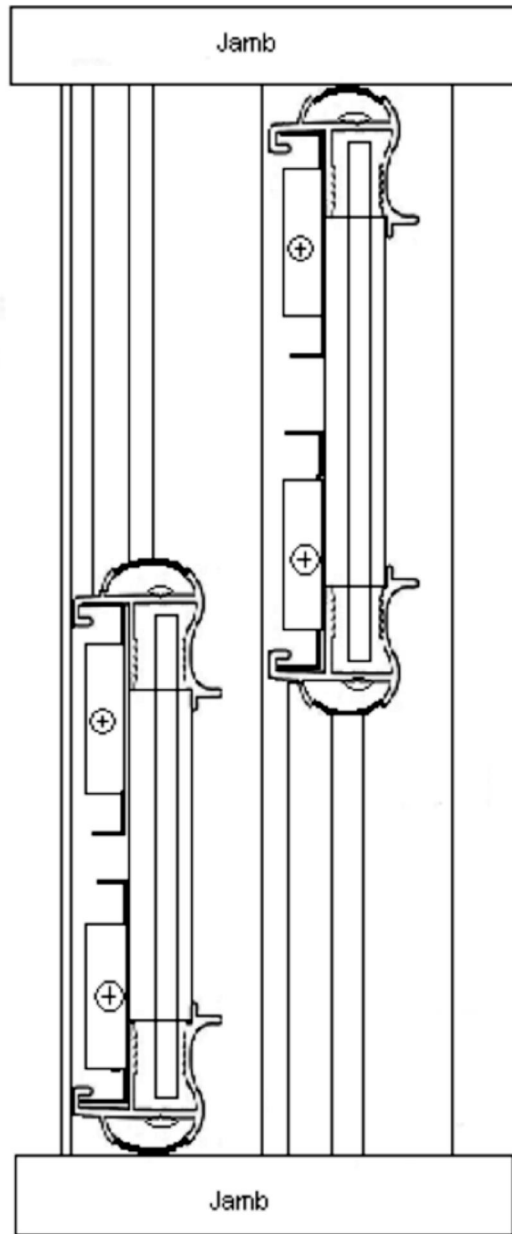

731 Great South Road,
Penrose, Auckland.

Wardrobe Door Suite

* Section No. N924
Wardrobe Head
0.745kg/m,
per 410

Sketch not to Scale

* Section No. Z447
Wardrobe Grip Stile
0.282kg/m, per 165

Section No Z440
Wardrobe Vision
Rail

* Section No. Z439
Wardrobe Top & Bottom Sash
0.285kg/m, per 106

WR633506 Wardrobe Bumper
off white

* Section No. N923
Robe Bottom Track
0.370kg/m, per 230

Plastic Guides

DS 509 Left - Right Hand

Section No. DR140
Adjustable Wardrobe Carriage
Material: Zinc Seal
Standard Roller: DR 35
Max Load: 25kg