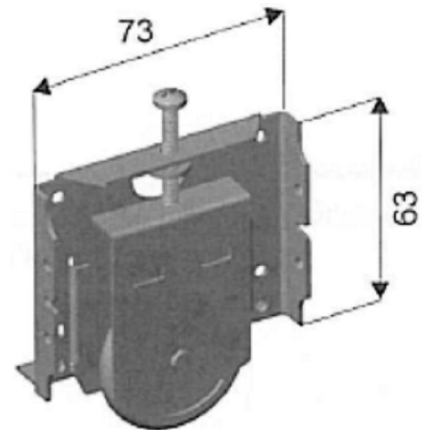

731 Great South Road,
Penrose, Auckland.

Wardrobe Door Suite

* Section No. N924
Wardrobe Head
0.745kg/m,
per 410

Sketch not to Scale

* Section No. Z447
Wardrobe Grip Stile
0.282kg/m, per 165

Section No Z440
Wardrobe Vision
Rail

* Section No. Z439
Wardrobe Top & Bottom Sash
0.285kg/m, per 106

WR633506 Wardrobe Bumper
off white

* Section No. N923
Robe Bottom Track
0.370kg/m, per 230

Plastic Guides

DS 509 Left - Right Hand

Section No. DR140
Adjustable Wardrobe Carriage
Material: Zinc Seal
Standard Roller: DR 35
Max Load: 25kg