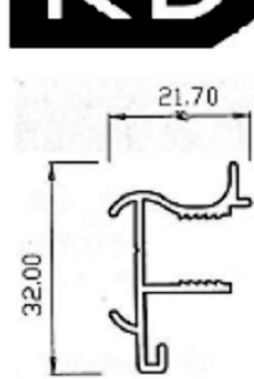

731 Great South Road,
Penrose, Auckland.

Wardrobe Door Suite

* Section No. N924
Wardrobe Head
0.745kg/m,
per 410

Sketch not to Scale

* Section No. Z447
Wardrobe Grip Stile
0.282kg/m, per 165

Section No Z440
Wardrobe Vision
Rail

* Section No. Z439
Wardrobe Top & Bottom Sash
0.285kg/m, per 106

WR633506 Wardrobe Bumper
off white

* Section No. N923
Robe Bottom Track
0.370kg/m, per 230

Plastic Guides

DS 509 Left - Right Hand

Section No. DR140
Adjustable Wardrobe Carriage
Material: Zinc Seal
Standard Roller: DR 35
Max Load: 25kg