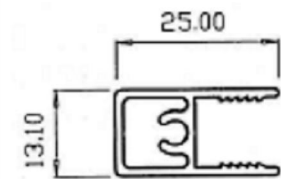

731 Great South Road,
Penrose, Auckland.

Wardrobe Door Suite

* Section No. N924
Wardrobe Head
0.745kg/m,
per 410

Sketch not to Scale

* Section No. Z447
Wardrobe Grip Stile
0.282kg/m, per 165

Section No Z440
Wardrobe Vision
Rail

* Section No. Z439
Wardrobe Top & Bottom Sash
0.285kg/m, per 106

WR633506 Wardrobe Bumper
off white

* Section No. N923
Robe Bottom Track
0.370kg/m, per 230

Plastic Guides

DS 509 Left - Right Hand

Section No. DR140
Adjustable Wardrobe Carriage
Material: Zinc Seal
Standard Roller: DR 35
Max Load: 25kg