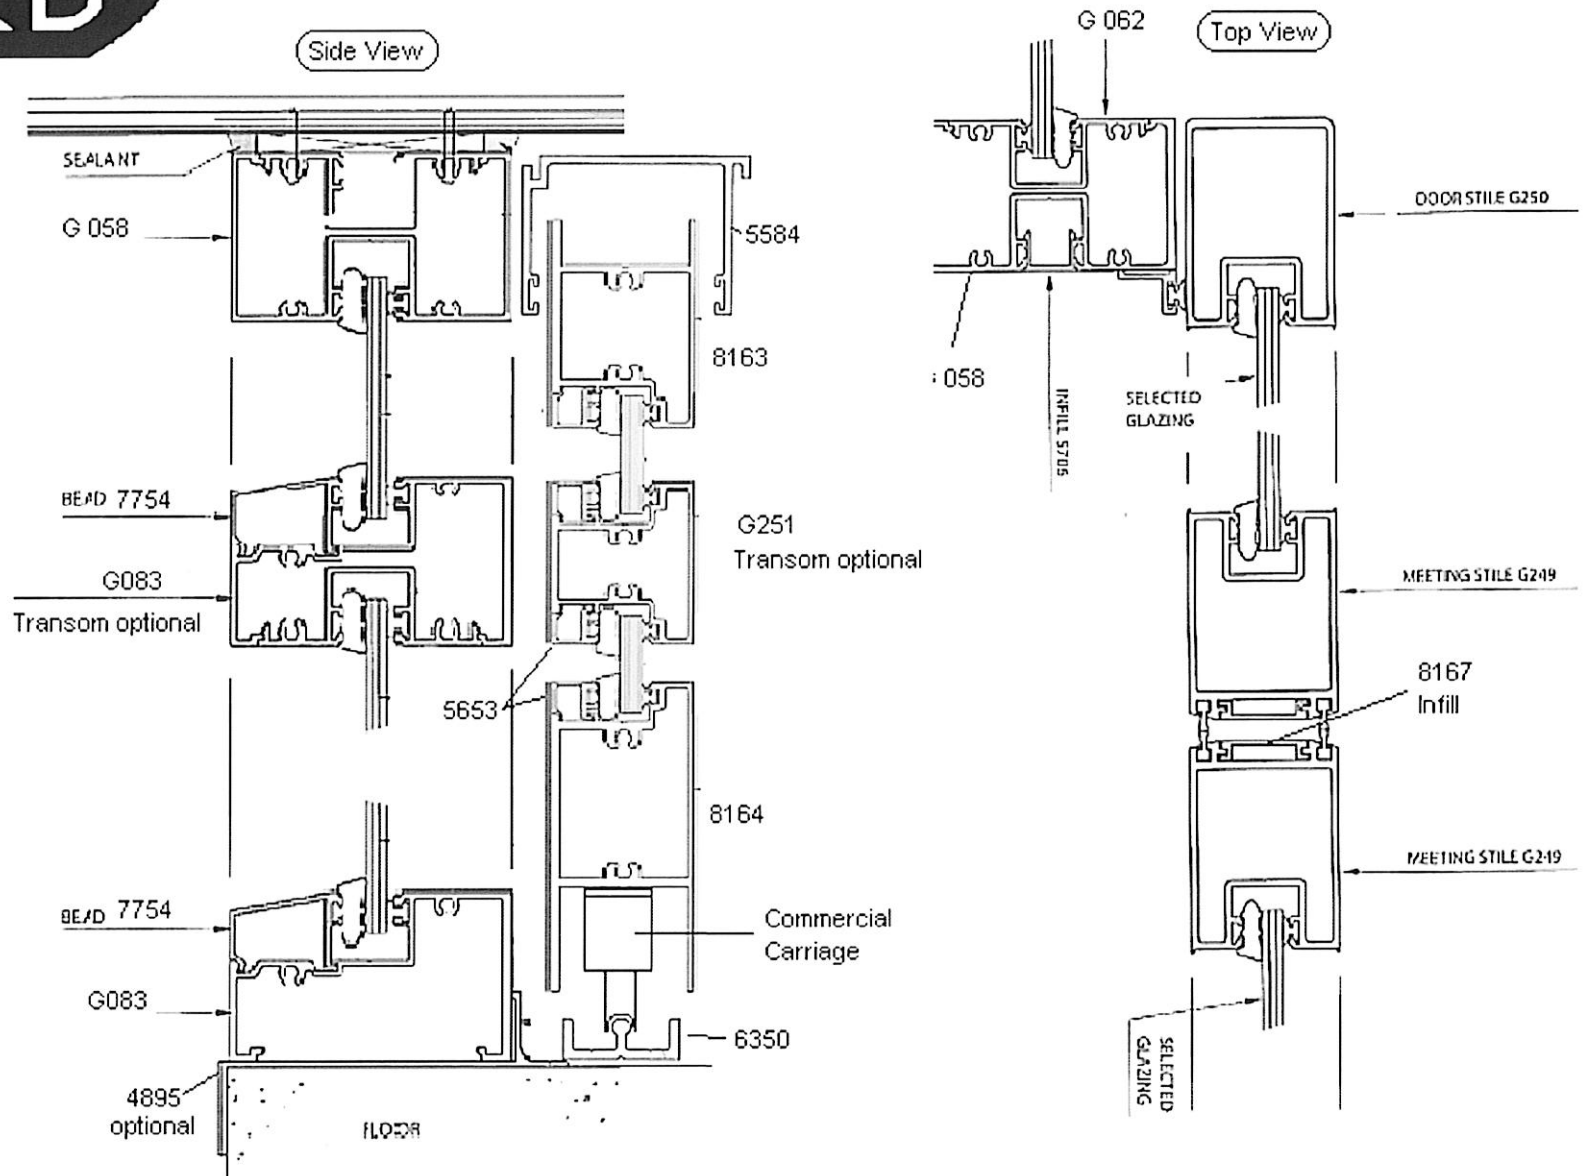

731 Great South Rd,
Penrose, Auckland NZ.
+64 09 525 3404

75 mm Shop front
Setup

731 Great South Road,
Penrose, Auckland

100 mm Shopfront

Date Aug 2011