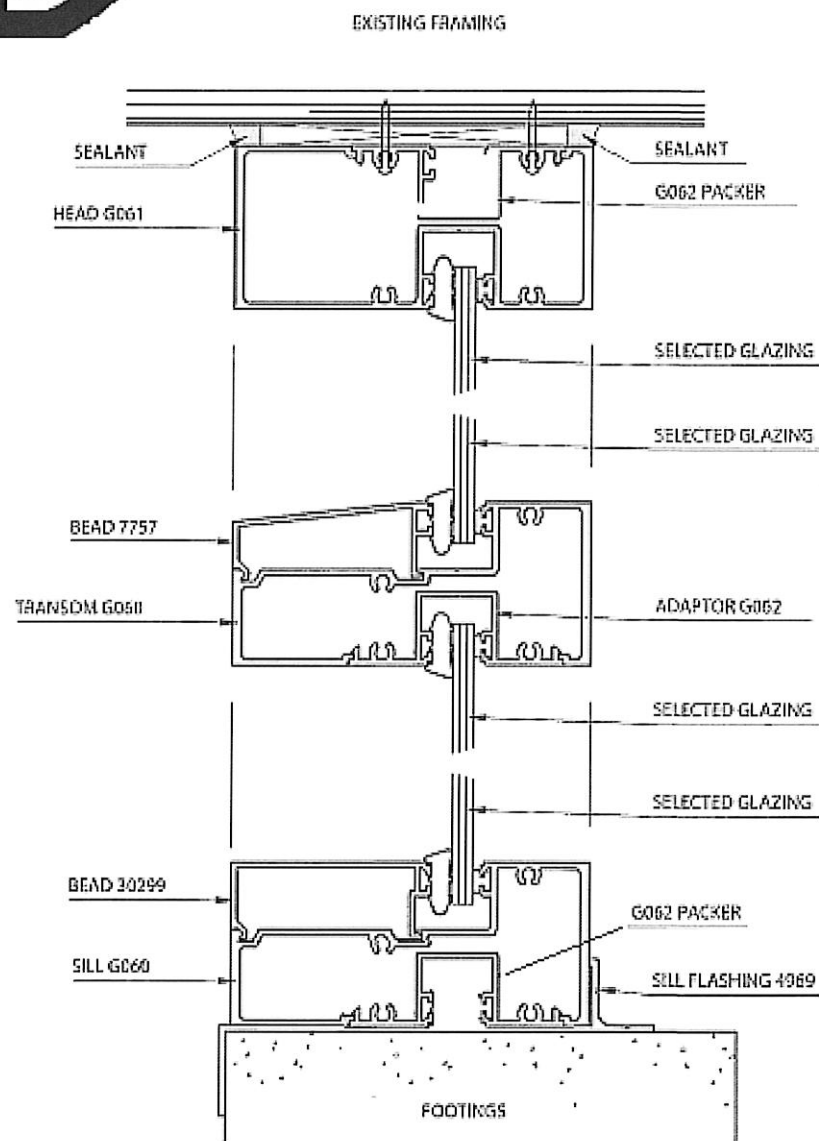

731 Great South Rd,
Penrose, Auckland NZ.
+64 09 525 3404

75 mm Shop front
Setup

731 Great South Road,
Penrose, Auckland

100 mm Shopfront

Date Aug 2011