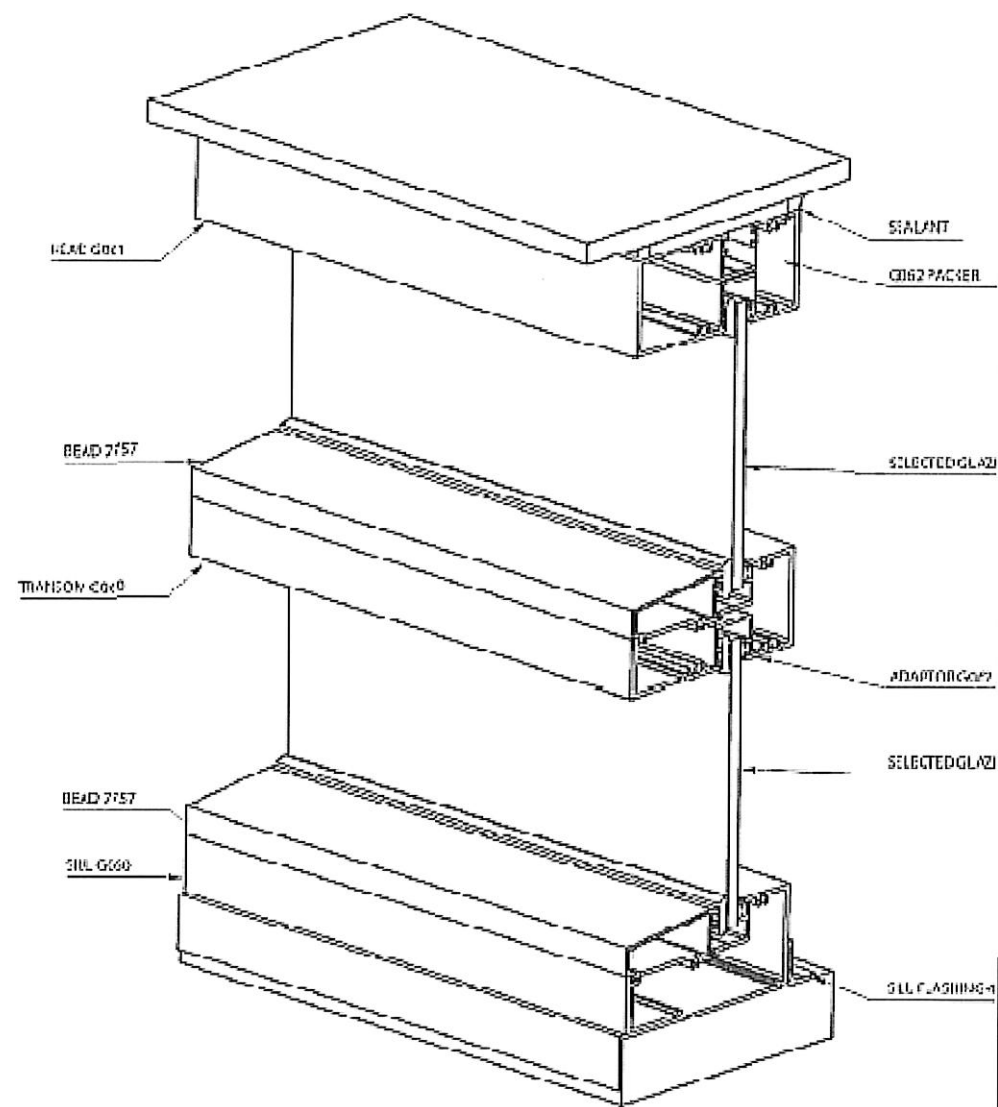

731 Great South Rd,
Penrose, Auckland NZ.
+64 09 525 3404

75 mm Shop front
Setup

731 Great South Road,
Penrose, Auckland

100 mm Shopfront

Date Aug 2011