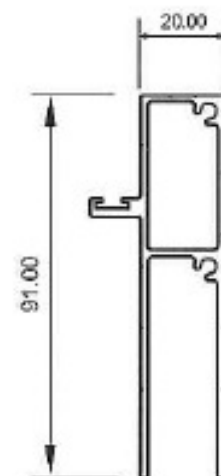

731 Great South Rd,
Penrose, Auckland NZ.
+64 09 525 3404

Sketch not to Scale

Section No. 6868K
Stake Angle

30971 Sliding Door track
(32 mm)

Track options

30972 Sliding door track
(47mm)

* Section No. Z785
Security Door Frame
0.748 kg/m, per 240

* Section No. 30973
Sliding Door Track

DR 234
Wheel

Grille

Channel fixing

* Section No. 6136
Door Stop
0.141 kg/m, per 72

© Copyright all rights reserved 2012

* Section No. J007
Security Door
Buildout Frame
1.065 kg/m, per 324

Section No. F9758
Security Door Wide Stand out
1.153kg/m, per 369

Customer	R&B
Drawn	DM
Date	1/11/12