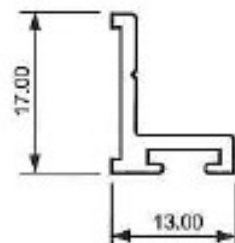

731 Great South Rd,
Penrose, Auckland NZ.
+64 09 525 3404

Sketch not to Scale

Section No. 6868K
Stake Angle

30971 Sliding Door track
(32 mm)

Track options

30972 Sliding door track
(47mm)

* Section No. Z785
Security Door Frame
0.748 kg/m, per 240

* Section No. 30973
Sliding Door Track

DR 234
Wheel

Grille

Channel fixing

* Section No. 6136
Door Stop
0.141 kg/m, per 72

© Copyright all rights reserved 2012

* Section No. J007
Security Door
Buildout Frame
1.065 kg/m, per 324

Section No. F9758
Security Door Wide Stand out
1.153kg/m, per 369

Customer	R&B
Drawn	DM
Date	1/11/12