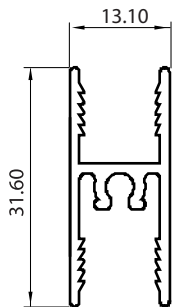

\* Section No. N923  
Robe Bottom Track  
0.370kg/m, per 230

\* Section No. N924  
Wardrobe Head  
0.745kg/m, per 410

\* Section No. Z439  
Wardrobe Top & Bottom Sash  
0.285kg/m, per 106

\* Section No. Z447  
Wardrobe Grip Stile  
0.282kg/m, per 165

\* Section No. 9250  
Wardrobe Single Head Guide  
0.431kg/m, per 247

\* Section No. 9251  
Wardrobe Single Track  
0.217kg/m, per 136

\* Section No. Z440  
32mm Vision Rail  
0.314kg/m, per 178

Section No. DR140  
Adjustable Wardrobe Carriage  
Material: Zinc Seal  
Standard Roller: DR 35  
Max Load: 25kg

## Components

- 40226 Wardrobe Bumper Clear
- DS 509 Left - Right Hand Plastic Guides
- DR 140 Door Roller
- H/D08/WSL 800 series double ends caps off white
- WR633506 Wardrobe Bumper off white

**Not to Scale**