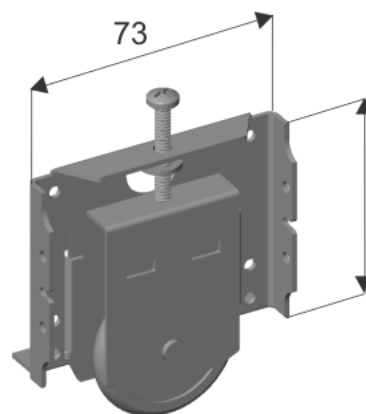

\* Section No. N923  
Robe Bottom Track  
0.370kg/m, per 230

\* Section No. N924  
Wardrobe Head  
0.745kg/m, per 410

\* Section No. Z439  
Wardrobe Top & Bottom Sash  
0.285kg/m, per 106

\* Section No. Z447  
Wardrobe Grip Stile  
0.282kg/m, per 165

\* Section No. 9250  
Wardrobe Single Head Guide  
0.431kg/m, per 247

\* Section No. 9251  
Wardrobe Single Track  
0.217kg/m, per 136

\* Section No. Z440  
32mm Vision Rail  
0.314kg/m, per 178

Section No. DR140  
Adjustable Wardrobe Carriage  
Material: Zinc Seal  
Standard Roller: DR 35  
Max Load: 25kg

## Components

- 40226 Wardrobe Bumper Clear
- DS 509 Left - Right Hand Plastic Guides
- DR 140 Door Roller
- H/D08/WSL 800 series double ends caps off white
- WR633506 Wardrobe Bumper off white

**Not to Scale**