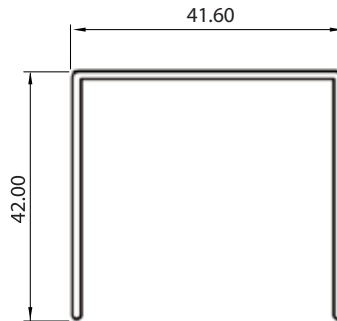

\* Section No. N923  
Robe Bottom Track  
0.370kg/m, per 230

\* Section No. N924  
Wardrobe Head  
0.745kg/m, per 410

\* Section No. Z439  
Wardrobe Top & Bottom Sash  
0.285kg/m, per 106

\* Section No. Z447  
Wardrobe Grip Stile  
0.282kg/m, per 165

\* Section No. 9250  
Wardrobe Single Head Guide  
0.431kg/m, per 247

\* Section No. 9251  
Wardrobe Single Track  
0.217kg/m, per 136

\* Section No. Z440  
32mm Vision Rail  
0.314kg/m, per 178

Section No. DR140  
Adjustable Wardrobe Carriage  
Material: Zinc Seal  
Standard Roller: DR 35  
Max Load: 25kg

## Components

- 40226 Wardrobe Bumper Clear
- DS 509 Left - Right Hand Plastic Guides
- DR 140 Door Roller
- H/D08/WSL 800 series double ends caps off white
- WR633506 Wardrobe Bumper off white

**Not to Scale**