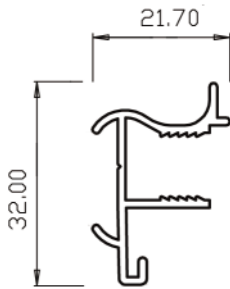

\* Section No. N923  
Robe Bottom Track  
0.370kg/m, per 230

\* Section No. N924  
Wardrobe Head  
0.745kg/m, per 410

\* Section No. Z439  
Wardrobe Top & Bottom Sash  
0.285kg/m, per 106

\* Section No. Z447  
Wardrobe Grip Stile  
0.282kg/m, per 165

\* Section No. 9250  
Wardrobe Single Head Guide  
0.431kg/m, per 247

\* Section No. 9251  
Wardrobe Single Track  
0.217kg/m, per 136

\* Section No. Z440  
32mm Vision Rail  
0.314kg/m, per 178

Section No. DR140  
Adjustable Wardrobe Carriage  
Material: Zinc Seal  
Standard Roller: DR 35  
Max Load: 25kg

## Components

- 40226 Wardrobe Bumper Clear
- DS 509 Left - Right Hand Plastic Guides
- DR 140 Door Roller
- H/D08/WSL 800 series double ends caps off white
- WR633506 Wardrobe Bumper off white

**Not to Scale**