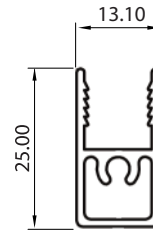

\* Section No. N923  
Robe Bottom Track  
0.370kg/m, per 230

\* Section No. N924  
Wardrobe Head  
0.745kg/m, per 410

\* Section No. Z439  
Wardrobe Top & Bottom Sash  
0.285kg/m, per 106

\* Section No. Z447  
Wardrobe Grip Stile  
0.282kg/m, per 165

\* Section No. 9250  
Wardrobe Single Head Guide  
0.431kg/m, per 247

\* Section No. 9251  
Wardrobe Single Track  
0.217kg/m, per 136

\* Section No. Z440  
32mm Vision Rail  
0.314kg/m, per 178

Section No. DR140  
Adjustable Wardrobe Carriage  
Material: Zinc Seal  
Standard Roller: DR 35  
Max Load: 25kg

## Components

- 40226 Wardrobe Bumper Clear
- DS 509 Left - Right Hand Plastic Guides
- DR 140 Door Roller
- H/D08/WSL 800 series double ends caps off white
- WR633506 Wardrobe Bumper off white

**Not to Scale**