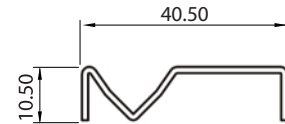

\* Section No. N923  
Robe Bottom Track  
0.370kg/m, per 230

\* Section No. N924  
Wardrobe Head  
0.745kg/m, per 410

\* Section No. Z439  
Wardrobe Top & Bottom Sash  
0.285kg/m, per 106

\* Section No. Z447  
Wardrobe Grip Stile  
0.282kg/m, per 165

\* Section No. 9250  
Wardrobe Single Head Guide  
0.431kg/m, per 247

\* Section No. 9251  
Wardrobe Single Track  
0.217kg/m, per 136

\* Section No. Z440  
32mm Vision Rail  
0.314kg/m, per 178

Section No. DR140  
Adjustable Wardrobe Carriage  
Material: Zinc Seal  
Standard Roller: DR 35  
Max Load: 25kg