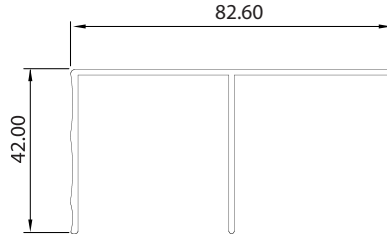

\* Section No. N923  
Robe Bottom Track  
0.370kg/m, per 230

\* Section No. N924  
Wardrobe Head  
0.745kg/m, per 410

\* Section No. Z439  
Wardrobe Top & Bottom Sash  
0.285kg/m, per 106

\* Section No. Z447  
Wardrobe Grip Stile  
0.282kg/m, per 165

\* Section No. 9250  
Wardrobe Single Head Guide  
0.431kg/m, per 247

\* Section No. 9251  
Wardrobe Single Track  
0.217kg/m, per 136

\* Section No. Z440  
32mm Vision Rail  
0.314kg/m, per 178

Section No. DR140  
Adjustable Wardrobe Carriage  
Material: Zinc Seal  
Standard Roller: DR 35  
Max Load: 25kg